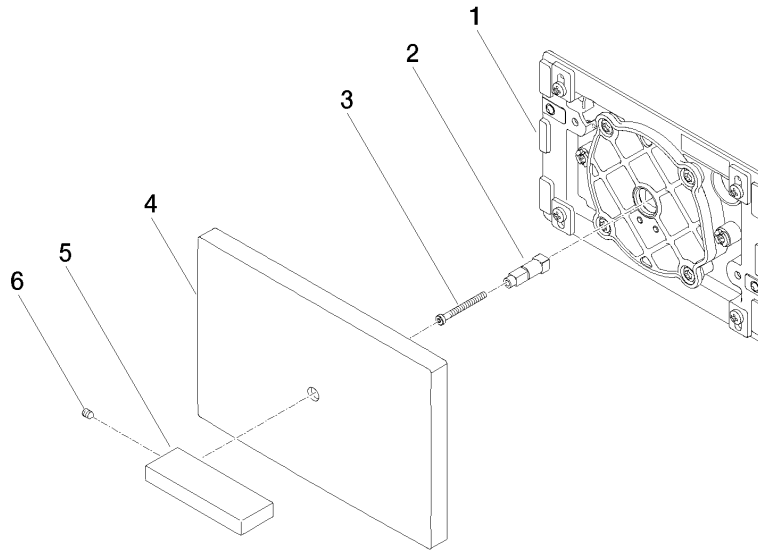

12 660 979

- cover plate 150 x 240 x 15 mm
- flush handle with rotary operation and two-volume technology (full flush/partial flush)

This product is compatible with the following TECE products:

- TECEprofil dry wall construction, article numbers:
9300300, 9300322, 9300301, 9300344, 9300309,
9300303, 9300388, 9300366, 9300102, 9300103
- TECEbox wet wall construction, article numbers:
9370300, 9375300, 9371300

12 660 979

mm [inches]

12 660 979

Parts for other finishes can be found here: Brushed Platinum

Spare parts list

No.	Item Number	Name	Quantity used	Delivery time
1	04 28 01 053 00 90	plate	1	2
2	09 18 20 038 90	base	1	2
3	09 30 30 086 90	screw	1	2
4	09 11 01 179-00	cover	1	10
5	09 20 97 057-00	handle	1	10
6	09 31 11 058 90	pin	1	2